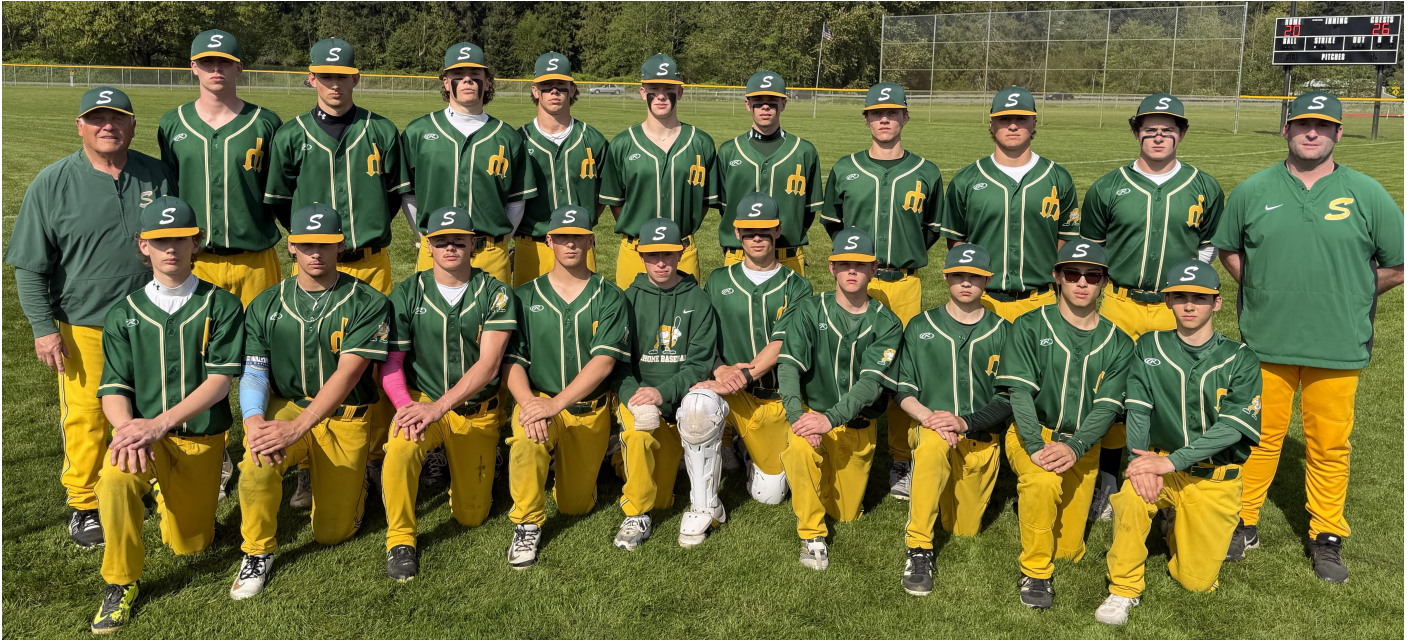

SEHOME MARINERS

#	Name	Position	Year	Season Results	17 - 5
1	Gunnar Tweit	SS/P	12	Cedarcrest	5-4 W
2	Hudson Neff	OF/P	12	Overlake	8-3 W
3	Max Braunstein	P/INF	10	Sedro-Woolley	3-2 W
4	Riley Carlson	INF/P	10	Lakewood	12-1 W
5	Sonny Myers	C/UTL	10	Columbia River	10-5 L
7	Jadden Geiger	UTL/P	10	Seattle Academy	6-5 W
8	Blake Bishopp	OF	10	Lynden Christian	5-2 L
11	Gunnar Anderson	OF	11	Anacortes	10-4 L
12	Garrett Gibbons	P/C	9	Meridian	3-0 W
14	Eljas Lara	UTL	11	Squalicum	2-0 W
15	Griffin Gwozdz	INF	10	Oak Harbor	7-0 W
16	Connor Chin	OF	9	Mount Vernon	6-1 L
18	Travis Mead	C/P	10	Burlington-Edison	8-0 W
20	Keegan Glennon	P	12	Bellingham	9-5 W
21	Carter Duckworth	1B	12	Ferndale	1-0 W
22	Chandler Unick	P/OF	12	Lynden	8-0 W
23	Eytan Samuels	INF/P-OF	10	Nooksack Valley	3-1 W
24	Tyson Goodman	OF	12	Lynden Christian	3-1 L
29	Liam Krzysiek	2B	10	Blaine	3-0 W
				Mount Baker	11-1 W
				Squalicum	8-0 W
				Archbishop Murphy	11-6 W
				Lynden	May 13

Team Profile

League:	Northwest Conference	Head Coach:	Dane Siegfried
City:	Bellingham	Asst Coaches:	Murray Tweit, Sam Glavick
Colors:	Green & Gold	Volunteers:	Paul Peterson, Jeremy Hirschorn
Superintendent:	Dr. Greg Baker	Athletic Trainer:	Maggie Hite
Principal:	Sonia Cole	Managers:	Cole Turrell
Athletic Director:	Colin Cushman		